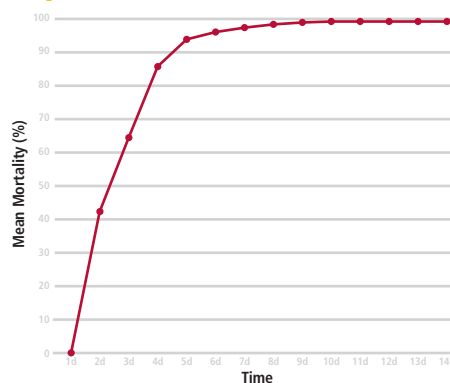

Bait placement

For best results, focus bait placements in or near cracks and crevices and near harborage areas.

Application rates

Application type	Specified grams of bait per 100 sq. ft.
Maintenance	0.25 – 0.50 grams
Light	1 – 3 grams
Heavy or clean out	6 – 12 grams

Do not apply Vendetta® 360:

- To areas that have been recently sprayed with a repellent insecticide to prevent the bait from becoming repellent – cross-contamination of the bait can negatively impact its palatability.
- To greasy or dusty surfaces – the bait adheres better to clean surfaces.
- In locations that are routinely washed – the bait will be removed by washing.
- In locations where routine cleaning operations may transfer diluted bait to food or food-preparation surfaces.
- In or on electrical equipment where a possibility of shock hazard exists.

Refer to label for full list of use restrictions.

Avoid placement on fabrics

Avoid placing Vendetta® 360 on textiles, fabrics, or carpets since it may stain some absorbent materials.

Key Pests Killed

Cockroaches (including German and American)

Always read and follow label directions.

To learn more, visit www.mgk.com, call 1-800-645-6466 or send an email to brands@mgk.com.

Mortality Response of German Cockroaches Following Exposure to Vendetta 360

Vendetta 360 induced over 90% mortality within 6-days of bait introduction when offered to a susceptible strain of German cockroaches.